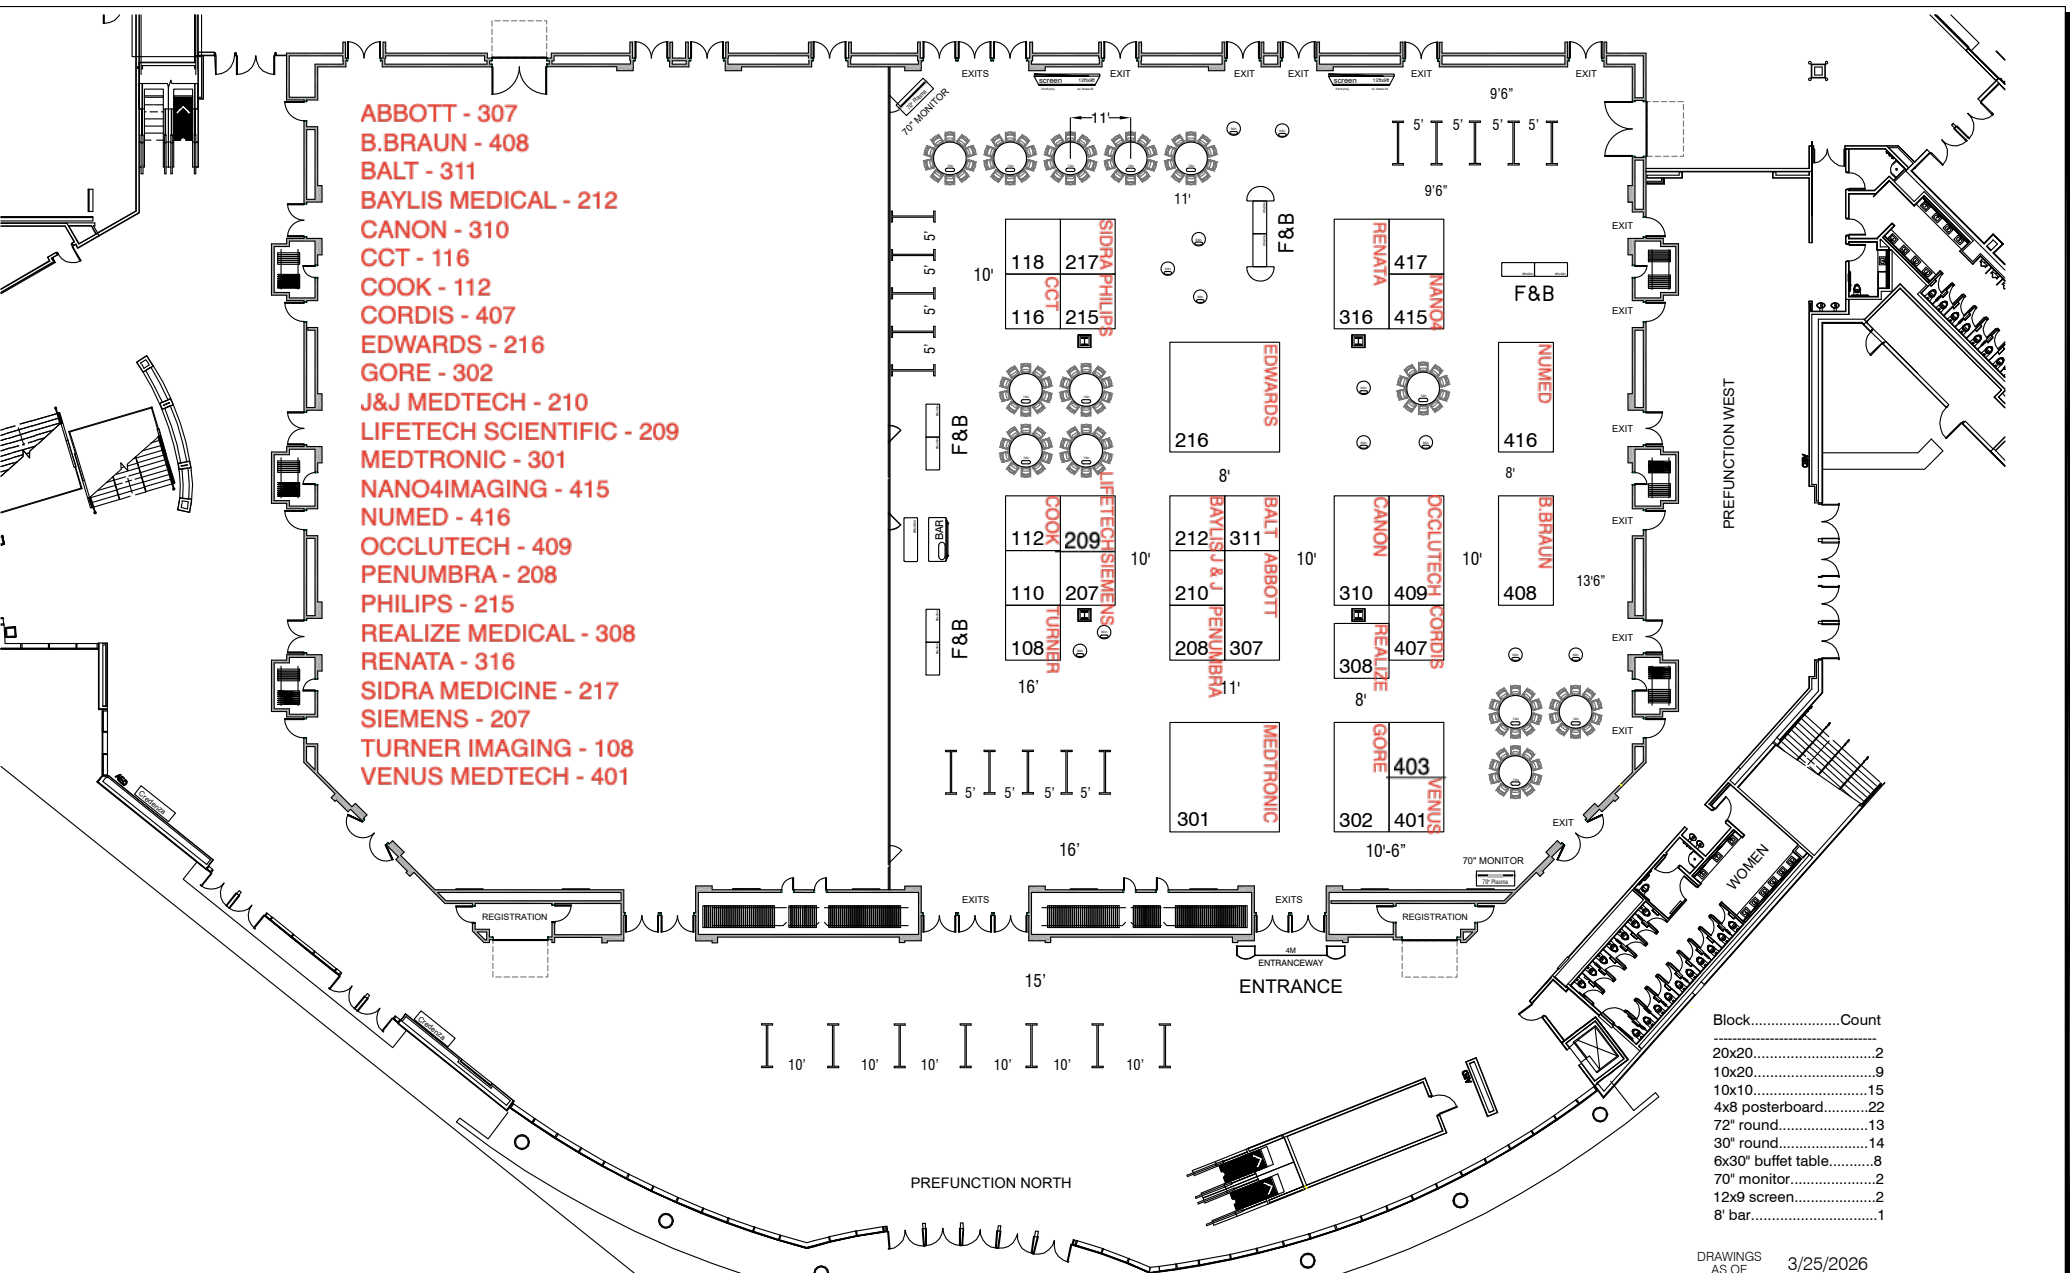

Block	Count
20x20	2
10x20	9
10x10	15
4x8 posterboard	22
72" round	13
30" round	14
6x30" buffet table	8
70" monitor	2
12x9 screen	2
8' bar	1

DRAWINGS AS OF 3/25/2026

PICS Society 2026

August 30-September 2, 2026
 Marriott Marquis San Diego
 San Diego, California

Booth Count:	20x20.....2 10x20.....9 10x10.....15	Show Name: PICS Society 2026	Initial: 3/25/26	Revision: 4/28/26
FLOOR PLAN IS SUBJECT TO FIRE MARSHAL APPROVAL		Show Dates: August 30-September 2, 2026	Revision: 3/25/26	Revision: 5/02/26
File Name: PICS2026.dwg		Facility: Marriott Marquis San Diego	Revision: 3/26/26	Revision: 5/04/26
		Room Name: Pacific Ballroom & Prefunction	Revision: 4/20/26	Revision:
		City: San Diego CA	NOT TO SCALE	
		Aisle Size Unless Noted: 10'	DISCLAIMER	
		Poster Size: 22 - 4x8 posterboards	Every effort has been made to insure the accuracy of all information contained on this floor plan. However, no warranties, either expressed or implied, are made with respect to this floor plan. If the location of building columns, utilities, or other architectural components of the facility is a consideration in the construction or usage of an exhibit, it is the sole responsibility of the exhibitor to physically inspect the facility to verify all dimensions and locations.	
		Table Sizes: 13 - 72" rounds of 10		
		Miscellaneous:		
		Miscellaneous: Ceiling height 16'		
		Miscellaneous:		
		Account Rep: Jeff Shutts	PROPERTY OF SOURCEONE EVENTS, INC.	

Tradeshow - Expositions - Electrical - Rigging
 (877) SOE EXPO toll free
 (708) 344-4111 phone (708) 344-3050 fax
 www.sourceoneevents.com

Pacific Ballroom 20-26 & Prefunction

Ceiling height 16'
 Aisle widths as noted